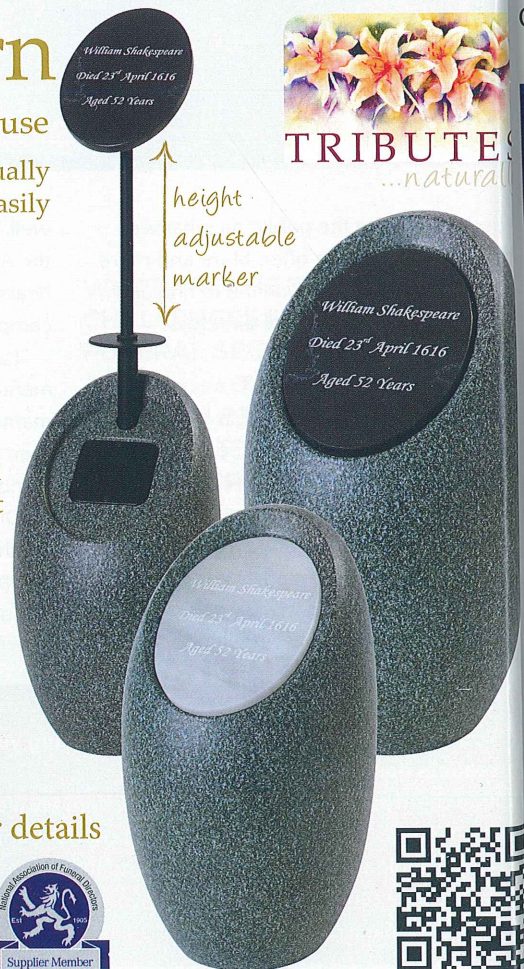

TRIBUTES
...natural

Call our friendly customer services team or see our website for details

www.tributes.ltd.uk

t: 0845 388 8742 • f: 0845 388 8743

e: info@tributes.ltd.uk