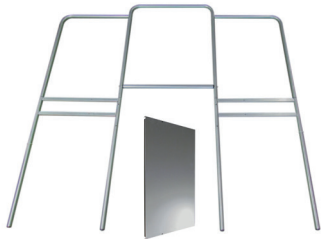

# One metal frame, multiple electoral applications

- Adaptable
- Convertible
- Portable
- No tools required

*Metal framework with standard rectangular shelf*

*VotePod® wraparound vinyl screen*

*VotePod®  
Voting booth*

*Metal framework with trapezium Accessibility shelf*

*VotePod® wraparound vinyl screen*

*Accessibility VotePod®  
Accessible voting booth*

*Metal framework with a choice of rectangular or trapezium shelf*

*IDCheckPod™ wraparound vinyl screen*

*IDCheckPod™  
ID check privacy booth*

*Metal framework without shelf*

*VotePod® wraparound vinyl screen*

*Privacy Panel  
Room partition / privacy screen*