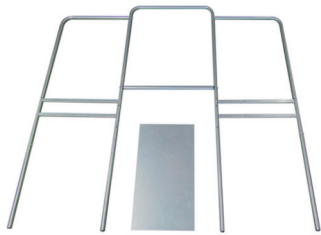

# One metal frame, multiple electoral applications

- Adaptable
- Convertible
- Portable
- No tools required

*Metal framework with standard rectangular shelf*

*VotePod® wraparound vinyl screen*

*VotePod®  
Voting booth*

*Metal framework with trapezium Accessibility shelf*

*VotePod® wraparound vinyl screen*

*Accessibility VotePod®  
Accessible voting booth*

*Metal framework with a choice of rectangular or trapezium shelf*

*IDCheckPod™ wraparound vinyl screen*

*IDCheckPod™  
ID check privacy booth*

*Metal framework without shelf*

*VotePod® wraparound vinyl screen*

*Privacy Panel  
Room partition / privacy screen*