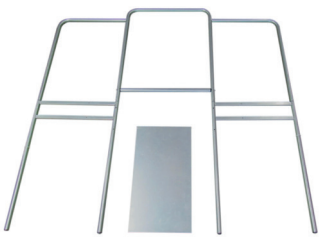

# One metal frame, multiple electoral applications

- Adaptable
- Convertible
- Portable
- No tools required

*Metal framework with standard rectangular shelf*

*VotePod® wraparound vinyl screen*

*VotePod®  
Voting booth*

*Metal framework with trapezium Accessibility shelf*

*VotePod® wraparound vinyl screen*

*Accessibility VotePod®  
Accessible voting booth*

*Metal framework with a choice of rectangular or trapezium shelf*

*IDCheckPod™ wraparound vinyl screen*

*IDCheckPod™  
ID check privacy booth*

*Metal framework without shelf*

*VotePod® wraparound vinyl screen*

*Privacy Panel  
Room partition / privacy screen*